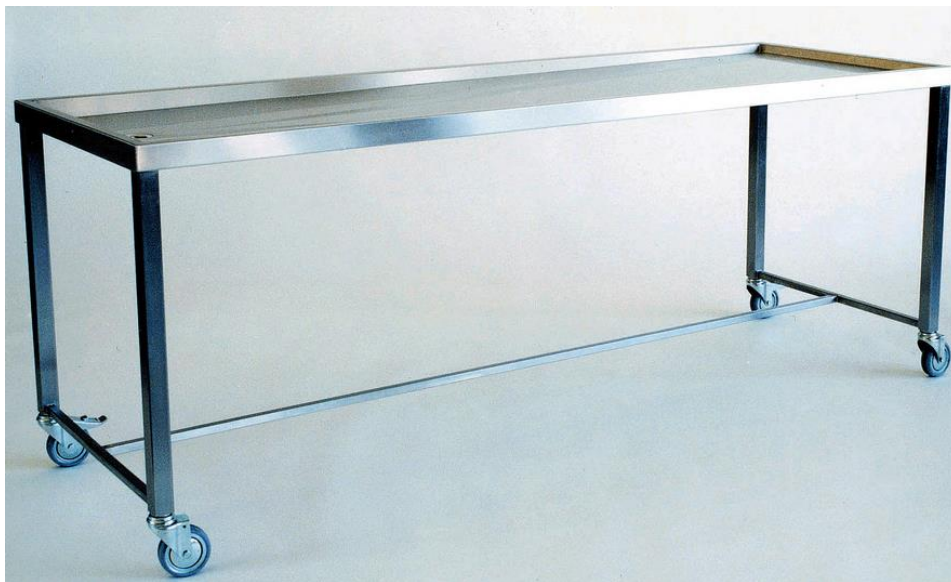

Autopsy Equipment's:

Washing & Autopsy Tables:

Mobile washing and autopsy tables for using in different parts, stable functional and reliable technique which has established since the last years.

- WT-SS 220
- AT-SS 650

WT-SS 220

- Base stainless steel profile
- Movable
- Diagonal stamping and incline to the drainage

Product picture WT-SS 220

AT-SS 650

- Base stainless steel profile
- Movable
- Diagonal stamping and incline to the drainage
- Manual height adjustable from 750 to 1050 mm

Product picture AT-SS 650

Accessories for Washing and Autopsy Table

- Installation column